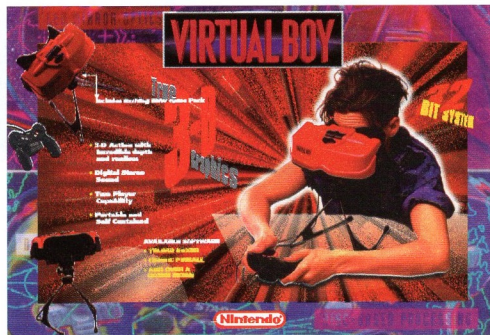

Limited quantities – first come, first served. See your Nintendo representative for display pricing and ordering procedures.