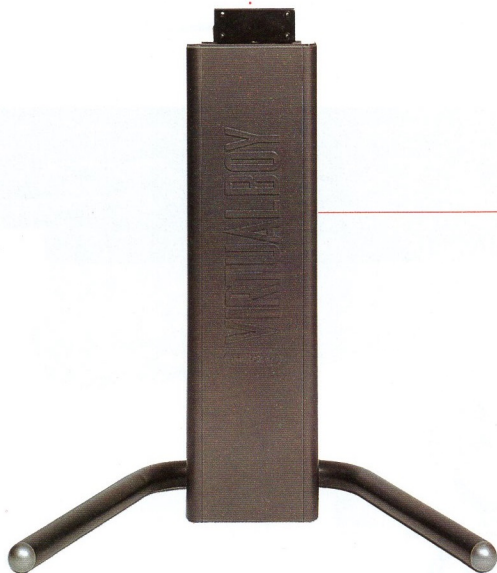

Limited quantities – first come, first served. See your Nintendo representative for display pricing and ordering procedures.