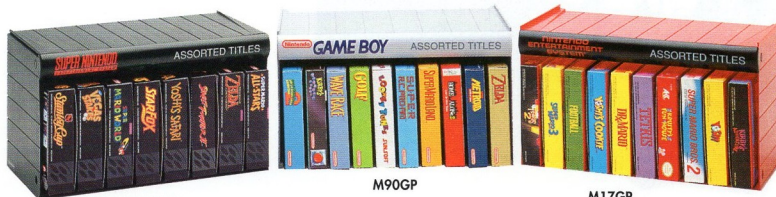

M90GP

M17GP

NES M80GP

Super NES game pak organizer
Injection molded all three systems organizer set holds from 8-10 game paks in vertical library style. Can be used for single title, special value or promotional software. Can sit on shelf / counter or be attached to pegboard / slatwall all stacked together, Game Boy and NES can also be stacked. 7" h x 12" w x 7.5" d / 2.7 lbs / 1.30 cf. Available now. Part no. 26640.

M80GP