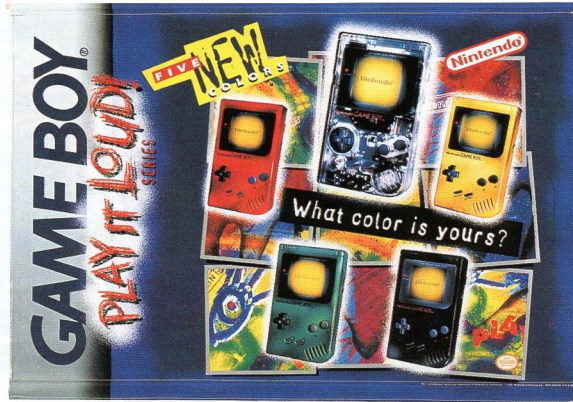

NEW NES M95CB

Game Boy - Play it Loud Series banner

Two-sided, 5-color banner hangs from ceiling. 22"h x 36"w / 1.7 lbs / 0.5 cf. Available now. Part no. 31685.

NEW NES M95CD

Game Boy - Play It Loud Series counter card / mobile

Two-sided, 4-color vac-formed P.O.S. display can hang from ceiling or sit on counter / shelf. Game Boy images shown on display are 3/4 of actual size. 17"h x 14"w / 2 lbs / 0.2 cf. Available now. Part no. 31686.

NEW NES M95CP

Game Boy Play It Loud Series poster
5-color poster graphics that can be placed in tripper signs or on cash wraps and walls. 0.5 lb / 0.01 cf. Available now. Part no. 31915.