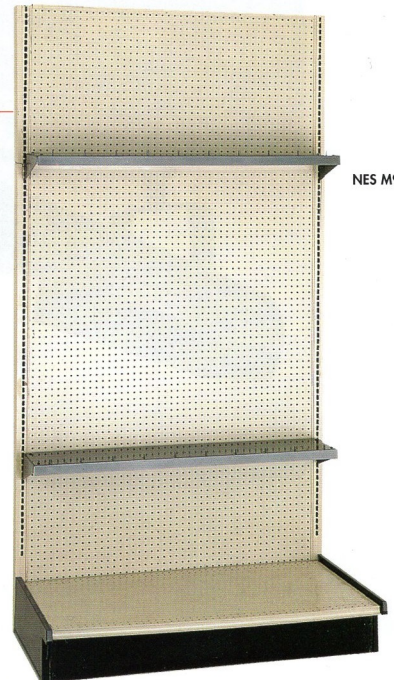

NES M98FF "Flip-page" system + NES M98D

NES M98FF "Flip-page" system + NES M98S storage unit behind

NES M98SF NES M98VF NES M98GF NES M98NF

Pegboard + gondola not included

NES M98FF

Flip-page paddles

- NES M98SF – Super NES (26678)
- NES M98VF – Virtual Boy (32281)
- NES M98GF – Game Boy (26677)
- NES M98NF – NES (26676)