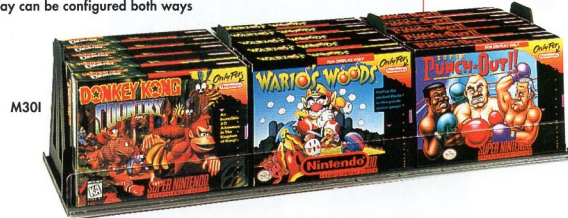

(Guides purchased separately)

NES M25L

Single slot pegboard / counter publication holder
Holds Nintendo Power magazines or Game Guides and fits any standard pegboard. Can also sit on counter or shelf (can also be used with the M711, or M731 power previews displays). 12" h x 9" w x 3" d / 2.5 lbs / 1.0 cf. Available now. Part no. 24181.

M301

Display can be configured both ways

M301

NES M301

Adjustable game pak showcase organizer (for all systems)
Styrene tray can hold 15 Super NES, 20 Game Boy, or NES game paks. Can also hold Virtual Boy game paks. Holds four facings of NES, Game Boy and Virtual Boy and three facings of Super NES. Can be used on shelf or in rear-loading glass cases. 6" h x 22.5" w x 7" d / 4 lbs / 0.42 cf. Available now. Part no. 29212.

NES M30H

Adjustable game pak "push system" organizer (for all systems)
Spring loaded styrene tray can be arranged to hold seven Super NES, Game Boy, or NES game paks. Can also hold Virtual Boy game paks. Comes in a set of three trays that hook together. Can be used on shelf or in front-loading glass cases. 5" h x 6" w x 10" d / 3 lbs / 0.35 cf. Available now. Part no. 29211.