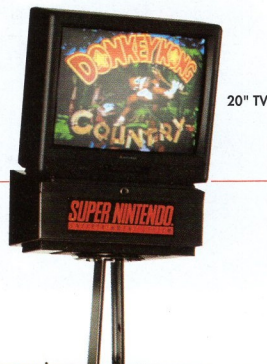

13" Monitor

NES M81C

Lighted interactive "hands-on" demo counter display with 20" color TV

Comes complete with Super NES system, two controllers and Super Mario World™ game pak. This lockable unit has metal, vac-formed and injection molded plastic parts; plus, allows "hands-on" play. Superb stereo sound with 20" JVC color TV. (Cannot be used on some glass showcases.) Can be used on end-cap shelves, counter, or on NES M82LC base. 110 volts. UL approved. 30.5"h x 24"w x 36"d / 126 lbs / 21.66 cf. Available now. Part no. 24314.

20" TV

NES M82LC

Metal base with caster wheels (use with M80C, M81C, M82H counter displays)

Metal base unit with lock down wheels. Constructed to support the interactive displays shown. 40"h x 30"w x 24"d / 76 lbs / 15.0 cf. Available now. Part no. 29196.

NES M191Z

13" TV interactive "hands-on" demo gondola Super NES display

Must be used on end cap or gondola. Dynamic presentation of game pak play. Includes 13" color TV, Super NES system, game pak, 2 controllers, 110 volts. 60"h x 30"w x 20"d / 148 lbs / 36.0 cf. Limited quantities (Only 90 left!) Specially Priced. Available now. Part no. 29201.