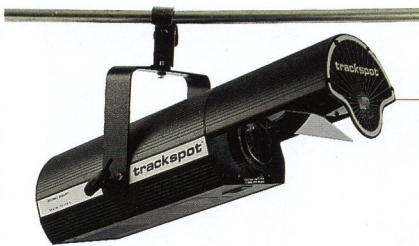

NEW NES M74W1

Video wall

New plug, play and roll video system features five pre-set programs. Comes with wheeled merchandising frame to facilitate intra-store use. Any square configuration will work. With IMAGEMAG processor, no onsite programming is needed ever! Available 4 weeks from order. Part no. 30348.

NEW NES M37M

Nintendo clock

Plastic battery powered Nintendo clock is a great asset to any store location. The Mario figure second hand combined with the crazy numbers gives you a feeling of Nintendo magic. 12" dia. / 1.5 lbs / 0.4 cf. Available now. Part no. 30423.

NEW NES M74P

VCR / laser disc platform shelf housing

Secure metal housing can be used with store owned VCR and laser disc player and TV (13" or 20"). 8"h x 24"w x 18"d / 40 lbs / 12.0 cf. Available July. Part no. 32315.

NEW NES M37TK

Trackspots light

Multi-color / multi-logo lighting projection system with full movement. All metal and can be used with any existing lighting set-up, pre-programmed. Includes 3 Nintendo logos, store logos at extra charge. 110v, UL approved. Available 4 weeks from order. Part no. 30363.

NEW Laser Disc

Gameplay promotional videos on laser disc

Fast paced promotional laser disc packed with the hottest titles and information. To be used on store location owned laser disc player and TV. Available now.

NEW VHS Tape

Gameplay promotional videos on VHS

Fast paced promotional video packed with the hottest titles and information. To be used on store location owned VCR and TV. Available now.