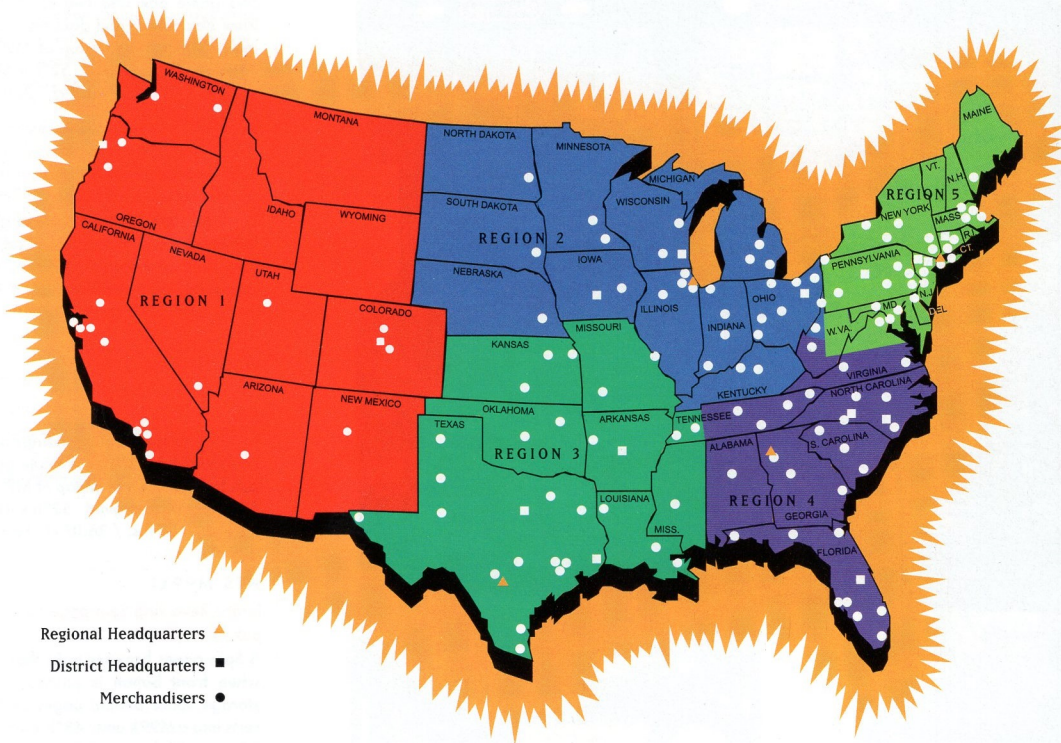

The force of support

NES Merchandising Inc., a Nintendo affiliate, represents a team of 150 trained professionals across the country who service over 7,500 stores per month throughout the United States.

- In the field, they track what's happening with Nintendo branded Super NES, Game Boy, Virtual Boy and NES products by hand-held computer.
- They check the status of your Nintendo products, set up merchandise, maintain your planograms and work with your people, educating them and bringing them up-to-date on new products and advertising.
- Then they roll up their sleeves and back you up with the basics: keeping displays clean and working, checking and organizing hardware and software, adding no-charge point-of-sale display materials, replacing damaged packaging, restocking shelves — and more!
- NES Merchandising Inc. It is the most powerful merchandising support network in the business, with the most sought after name in the video game industry.