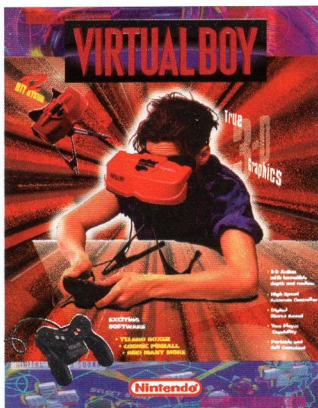

Limited quantities – first come, first served. See your Nintendo representative for display pricing and ordering procedures.